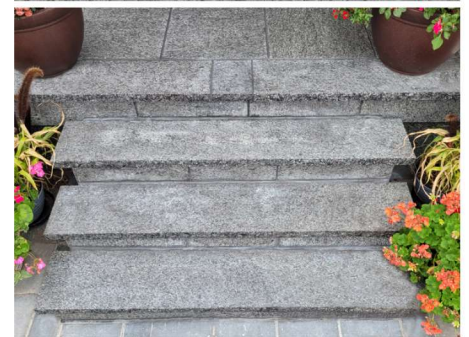

## Silver Sapphire

<b>Stone Type:</b>	Granite	
<b>Top Finish:</b>	Shotblasted	
<b>Bottom Finish:</b>	Sawn	
<b>Pavers:</b>	Sizes: 300 x 300mm, 300 x 600mm, 450 x 600mm, 600 x 600mm, 600 x 900mm, 600 x 1200mm Thickness: 25mm Edge Finish: Sawn	
<b>Square Footage:</b>	300 x 300mm, 300 x 600mm, 600 x 600mm 450mm x 600mm, 600mm x 900mm 600mm x 1200mm	Approximately: 160 sq. ft/crate Approximately: 240 sq. ft/crate Approximately: 200 sq. ft/crate
<b>Coping:</b>	Standard Width: 12", 14" and 16", Standard Length - 4 ft, 5 ft and 6 ft Standard Thickness: 2" Edge Finish: Bullnose, Hand Dressed, Straight Edge	
<b>Pier Caps:</b>	Standard Sizes: 20 x 20", 24 x 24", 28 x 28", 30 x 30" Standard Thickness: 3" Edge Finish: Hand Dressed	