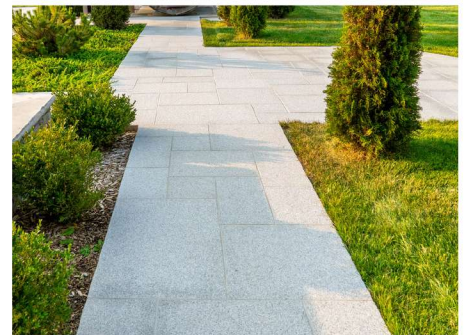

Banastones®

8144 King Street • Bolton, ON L7E 0T8 • Phone: 905 857 9684 • Fax: 905 857 9685 • www.banastones.com

Salt & Pepper

Stone Type:	Granite	
Top Finish:	Flamed	
Bottom Finish:	Sawn	
Pavers:	Sizes: 300 x 300mm, 300 x 600mm, 450 x 600mm, 600 x 600mm, 600 x 900mm, 600 x 1200mm Thickness: 25mm Edge Finish: Sawn	
Square Footage:	300 x 300mm, 300 x 600mm, 600 x 600mm 450mm x 600mm, 600mm x 900mm 600mm x 1200mm	Approximately: 156 sq. ft/crate Approximately: 156 sq. ft/crate Approximately: 156 sq. ft/crate
Coping:	Standard Width: 12", 14" and 16", Standard Length - 4 ft, 5 ft and 6 ft Standard Thickness: 2" Edge Finish: Hand Dressed	

Banastones[®]

8144 King Street • Bolton, ON L7E 0T8 • Phone: 905 857 9684 • Fax: 905 857 9685 • www.banastones.com

Steps:

Standard Width: 16", Standard Length: 4 ft, 5 ft, 6 ft, 7 ft and 8ft

Standard Thickness: 6"

Edge Finish: Hand Dressed

*Technical specs & custom sizes available upon request