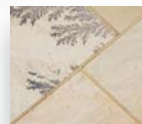

Top Finish: Natural

Bottom Finish: Calibrated

Edge Finish: Hand Dressed or Bullnosed

Dimension: 12" x 48", 12" x 60", 12" x 72"
16" x 48", 16" x 60", 16" x 72"

Thickness: 2"

Quantity: 15 pieces / crate

Square Footage: 12" x 48" - 60 sq. ft / crate
12" x 60" - 75 sq. ft / crate
12" x 72" - 90 sq. ft / crate
16" x 48" - 80 sq. ft / crate
16" x 60" - 100 sq. ft / crate
16" x 72" - 120 sq. ft / crate

**Technical specs & custom sizes available upon request*

Banas Lavender

Banas Grey

Banas Slate Grey

Banas Bronte

Banas Beige

Banas Flint

Banas Brown

Kota Black

Banas Fossil

Silver Grey

Jet Black

Banas Amber

Fine Grey